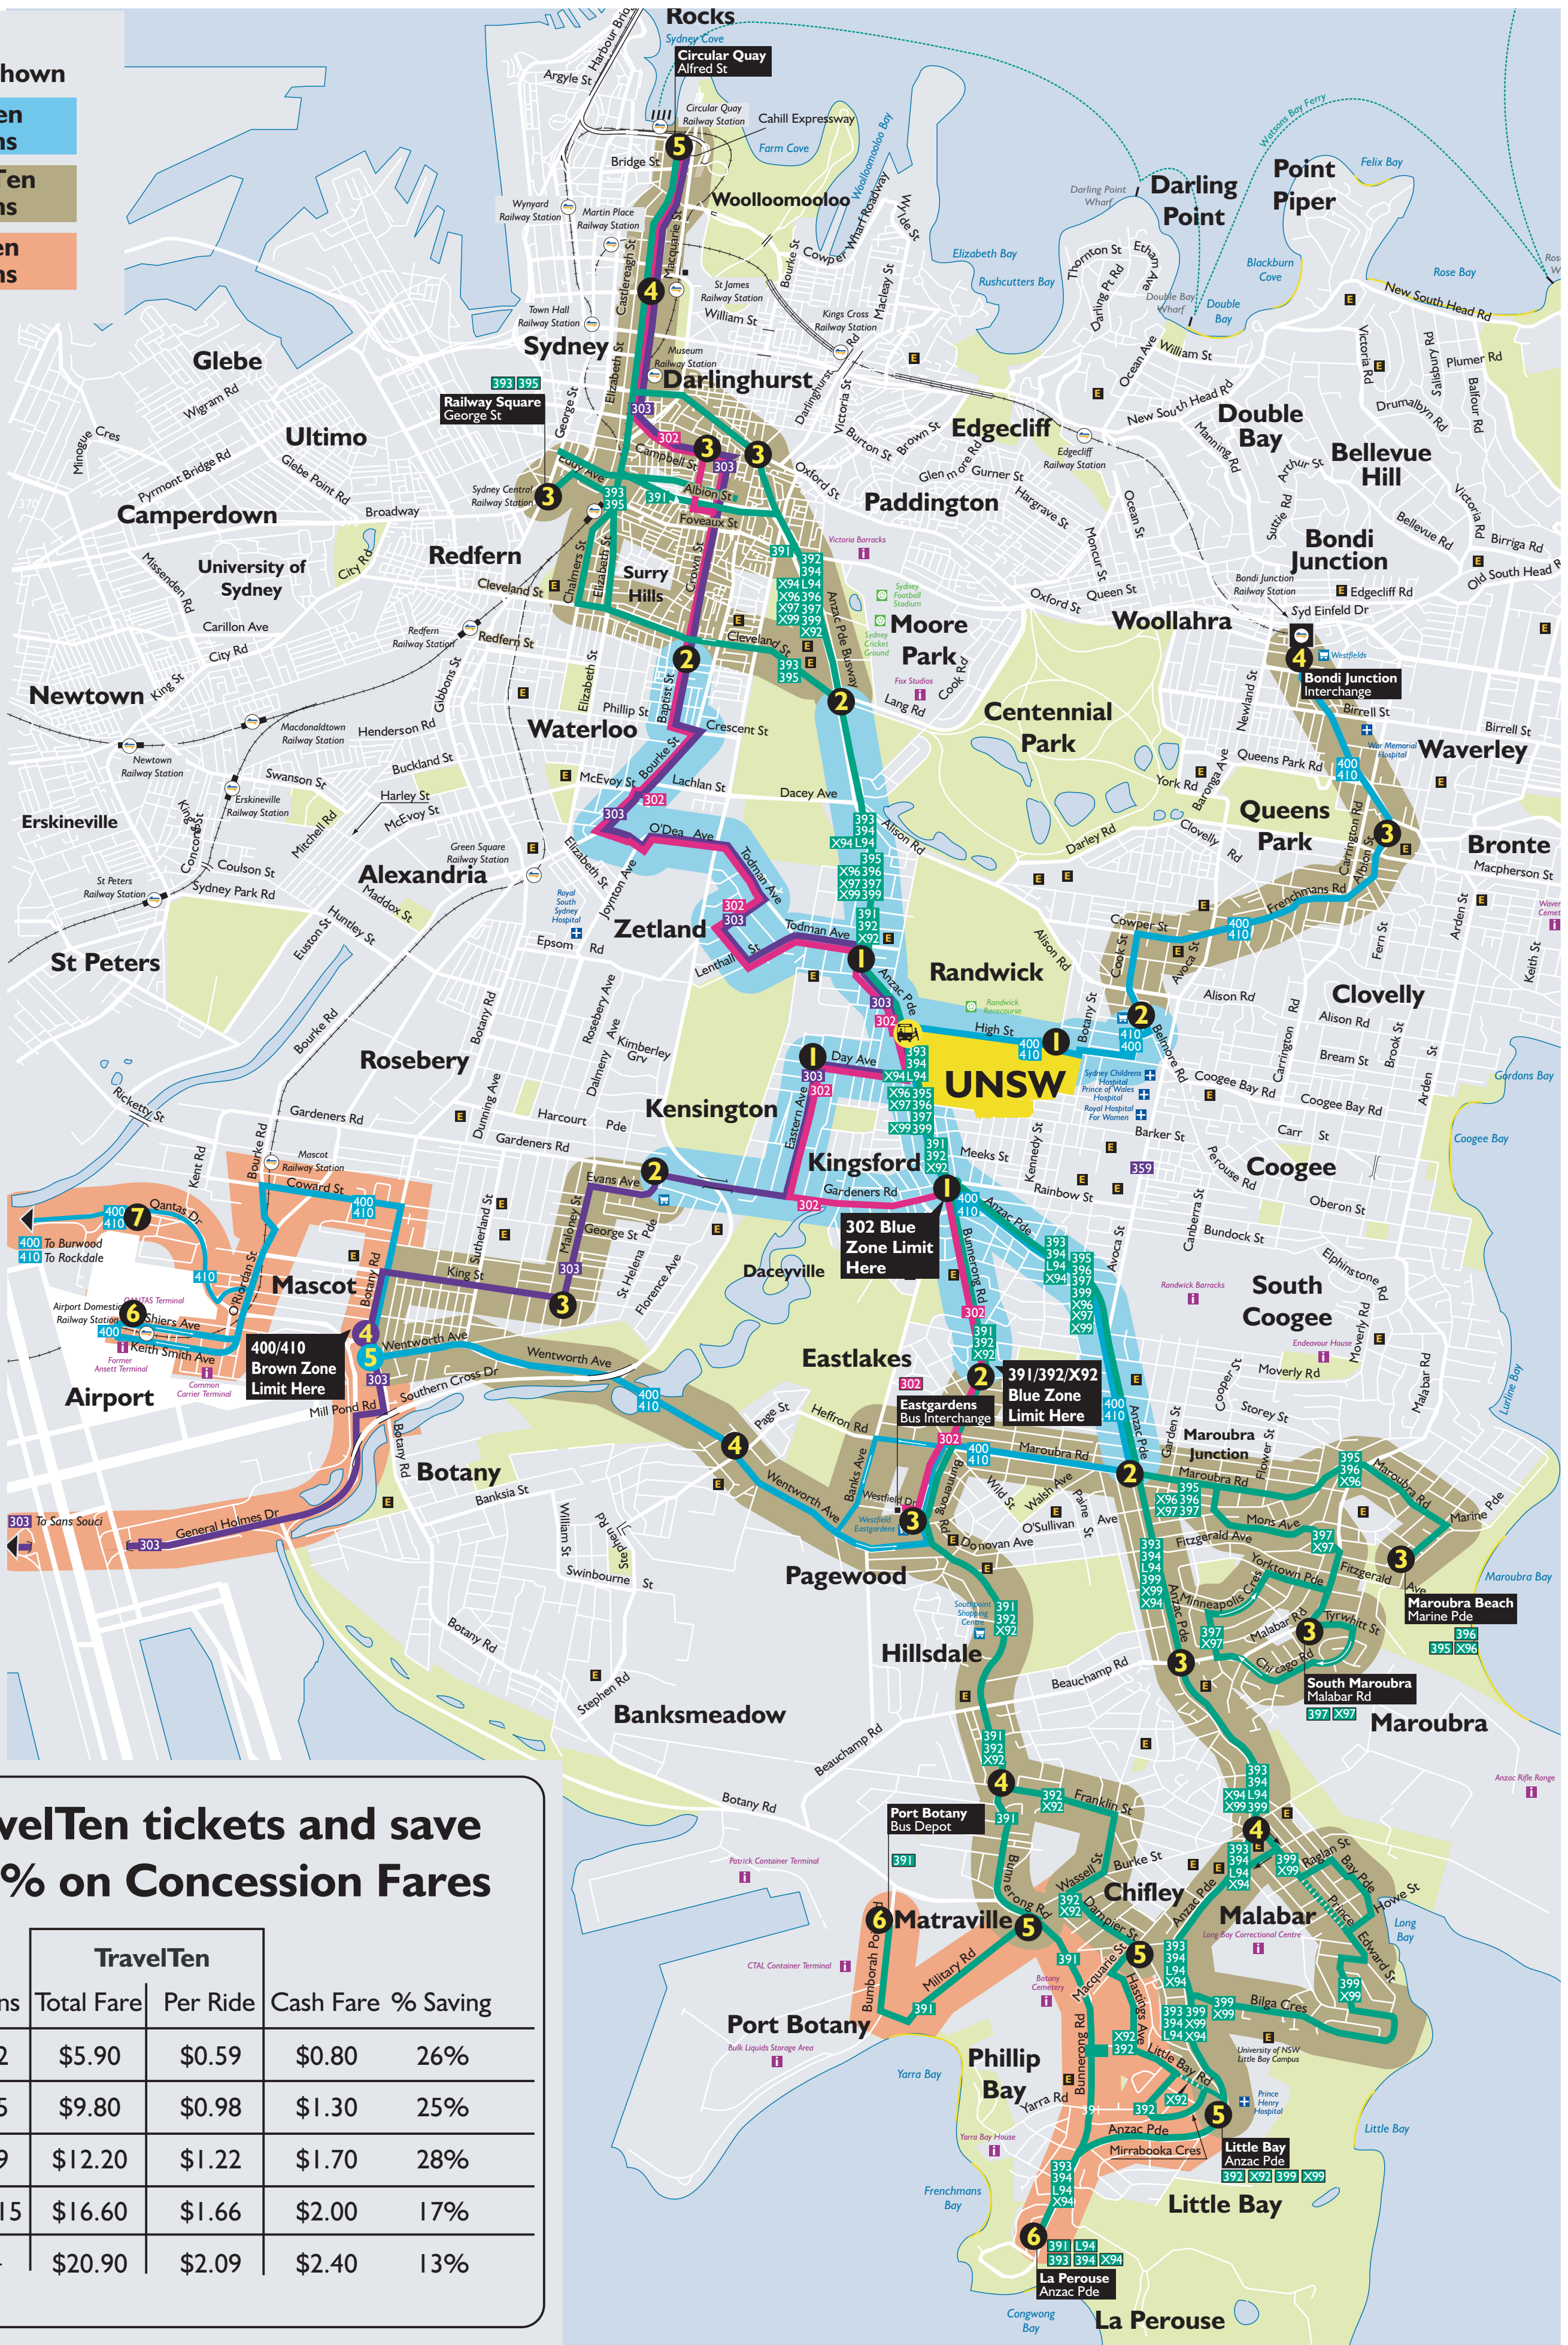

Section Map - Anzac Parade Bus Stops

UNSW

Sydney Buses

Convenient, Friendly, Safe

Transport Infoline 131500

www.131500.com.au

Section Zones Shown

Blue TravelTen
1 to 2 sections

Brown TravelTen
3 to 5 sections

Red TravelTen
6 to 9 sections

This map shows the number of sections of travel from UNSW "Anzac Parade" bus stops.

The colour coding along the bus route indicates the TravelTen ticket that is appropriate for direct trips to and from the UNSW.

Sections are used to calculate single fare and TravelTen fares.

You must count every section "travelled in" as a full section.

Legend

- Hospital
- Shopping Centres
- Railway Station
- Educational Institutions
- Sporting Facility
- Local Icons
- Bus Route
- Bus Route Terminus

Use TravelTen tickets and save up to 28% on Concession Fares

Type	Sections	TravelTen		Cash Fare	% Saving
		Total Fare	Per Ride		
Blue	1 to 2	\$5.90	\$0.59	\$0.80	26%
Brown	3 to 5	\$9.80	\$0.98	\$1.30	25%
Red	6 to 9	\$12.20	\$1.22	\$1.70	28%
Green	10 to 15	\$16.60	\$1.66	\$2.00	17%
Orange	16 +	\$20.90	\$2.09	\$2.40	13%